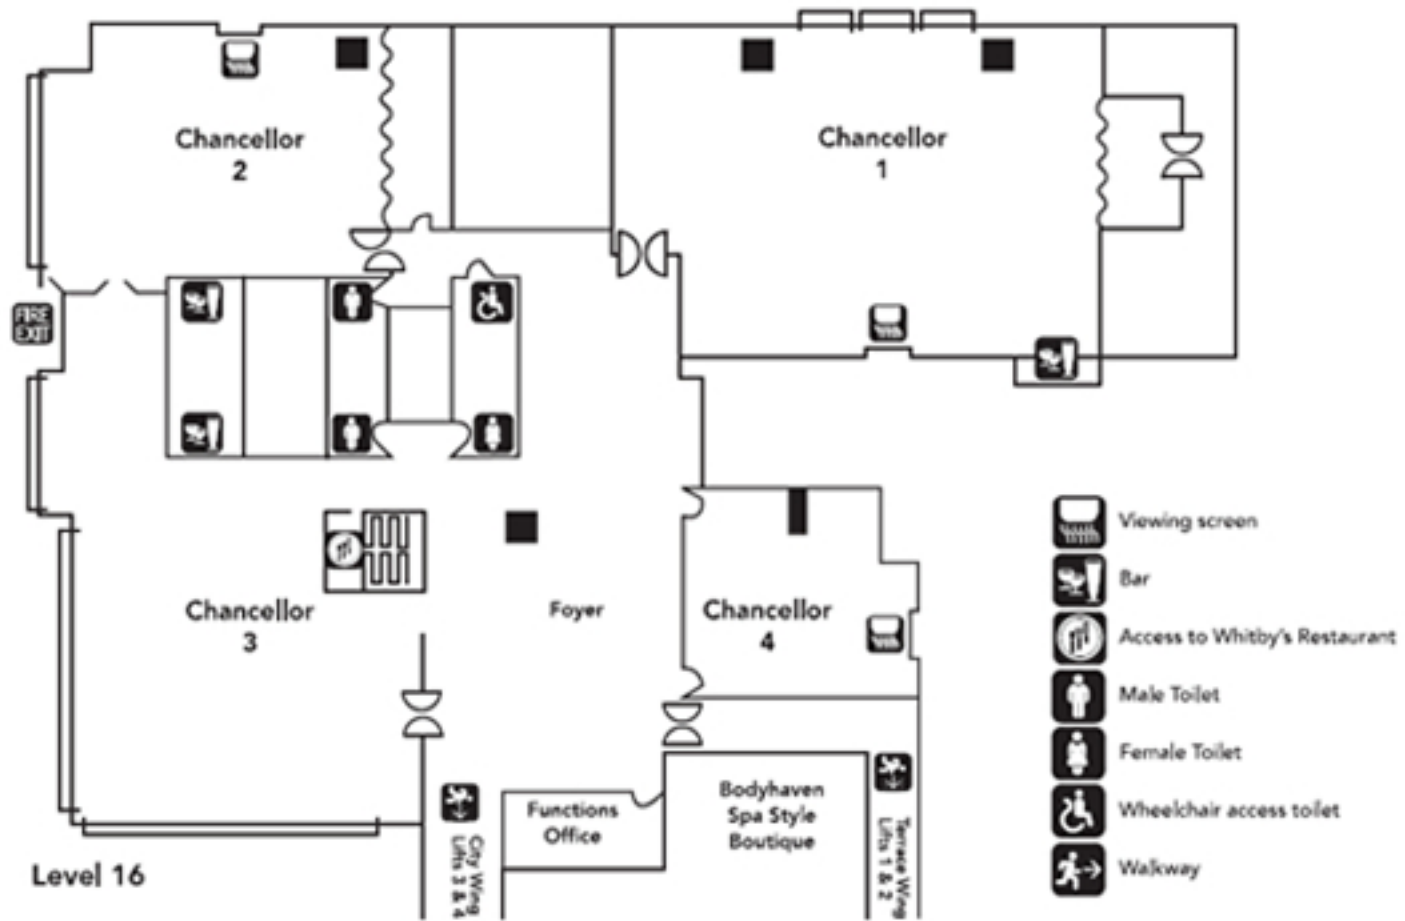

CHANCELLOR ROOMS – FLOOR PLAN

Level 16

Room	SqMetre	Theatre	Classroom	Cocktail	Banquet	U Shape	Board	Hollow Square	Trade Display 2.4 x 1.2m
Chancellor 1	240	240	110	300	200	50	54	54	16+
Chancellor 2	134	100	50	120	80	30	40	40	10
Chancellor 3	152.5	80	n/a	180	100	n/a	n/a	n/a	12-21
Chancellor 4	73	50	30	50	40	22	25	25	6
Chancellor 5	52	30	15	40	30	20	24	24	3
Chancellor 6	125	2.88	42	100	80	24	30	30	n/a
Executive Boardroom 1	40	24	12-15	40	n/a	15	16	n/a	n/a
Executive Boardroom 2	20	n/a	n/a	n/a	n/a	n/a	12	n/a	n/a