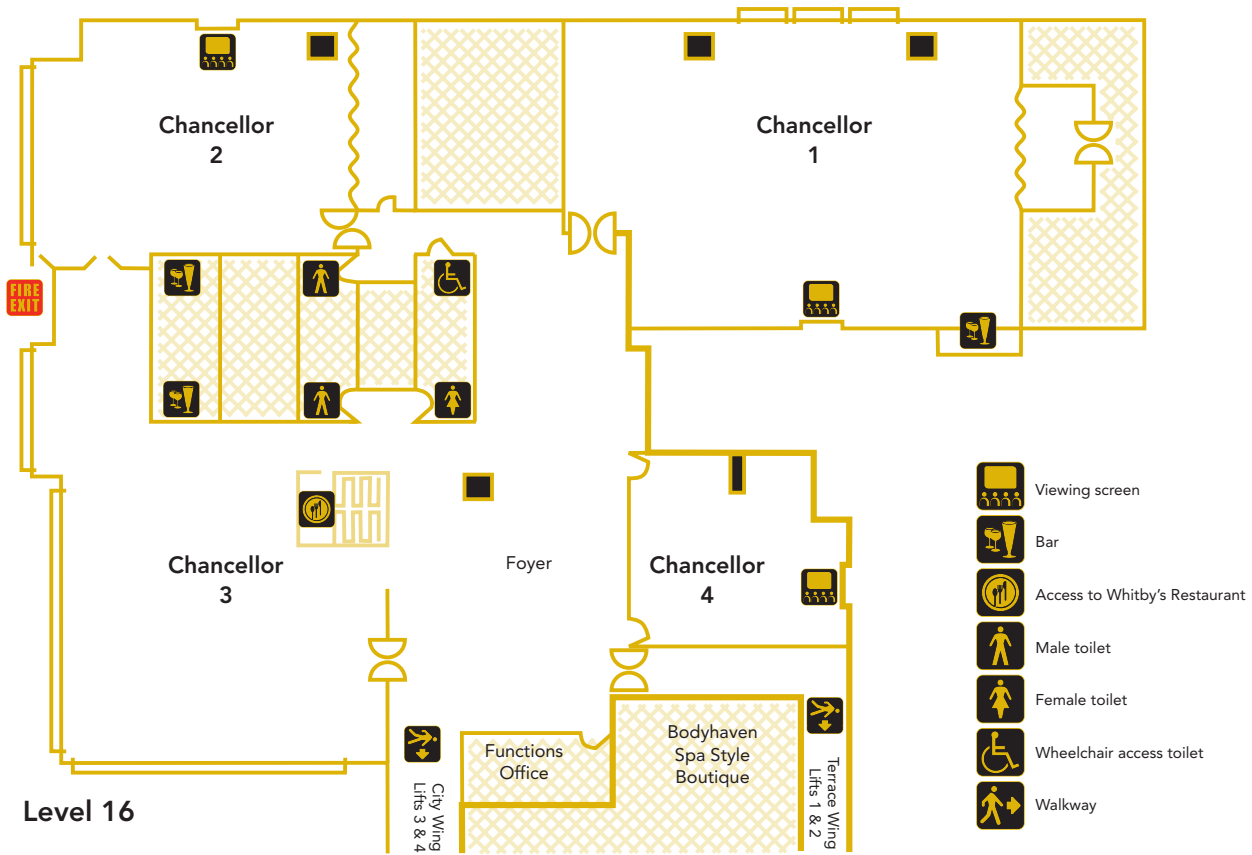

CHANCELLOR ROOMS ~ FLOOR PLAN

Level 17

Lobby